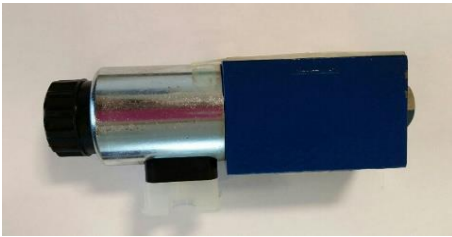

Abrasive Head

4200837- Reducer

**901245529/220- Temperature
Switch**

**** BHDT Spare Parts List ****

00087060/220- Flexible gear ring

900561180/220- Hydraulic way valve

PT100/220- Temperature Sensor

VR098012/320- Hp Tube 9.5 x 3.2- Hytron