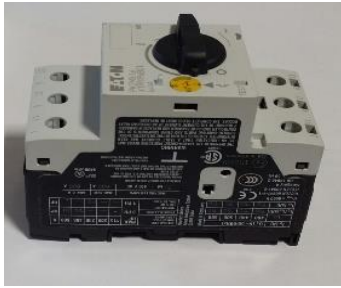

** BHDT Spare Parts List **

PKZM0-1,6- Relay Switch